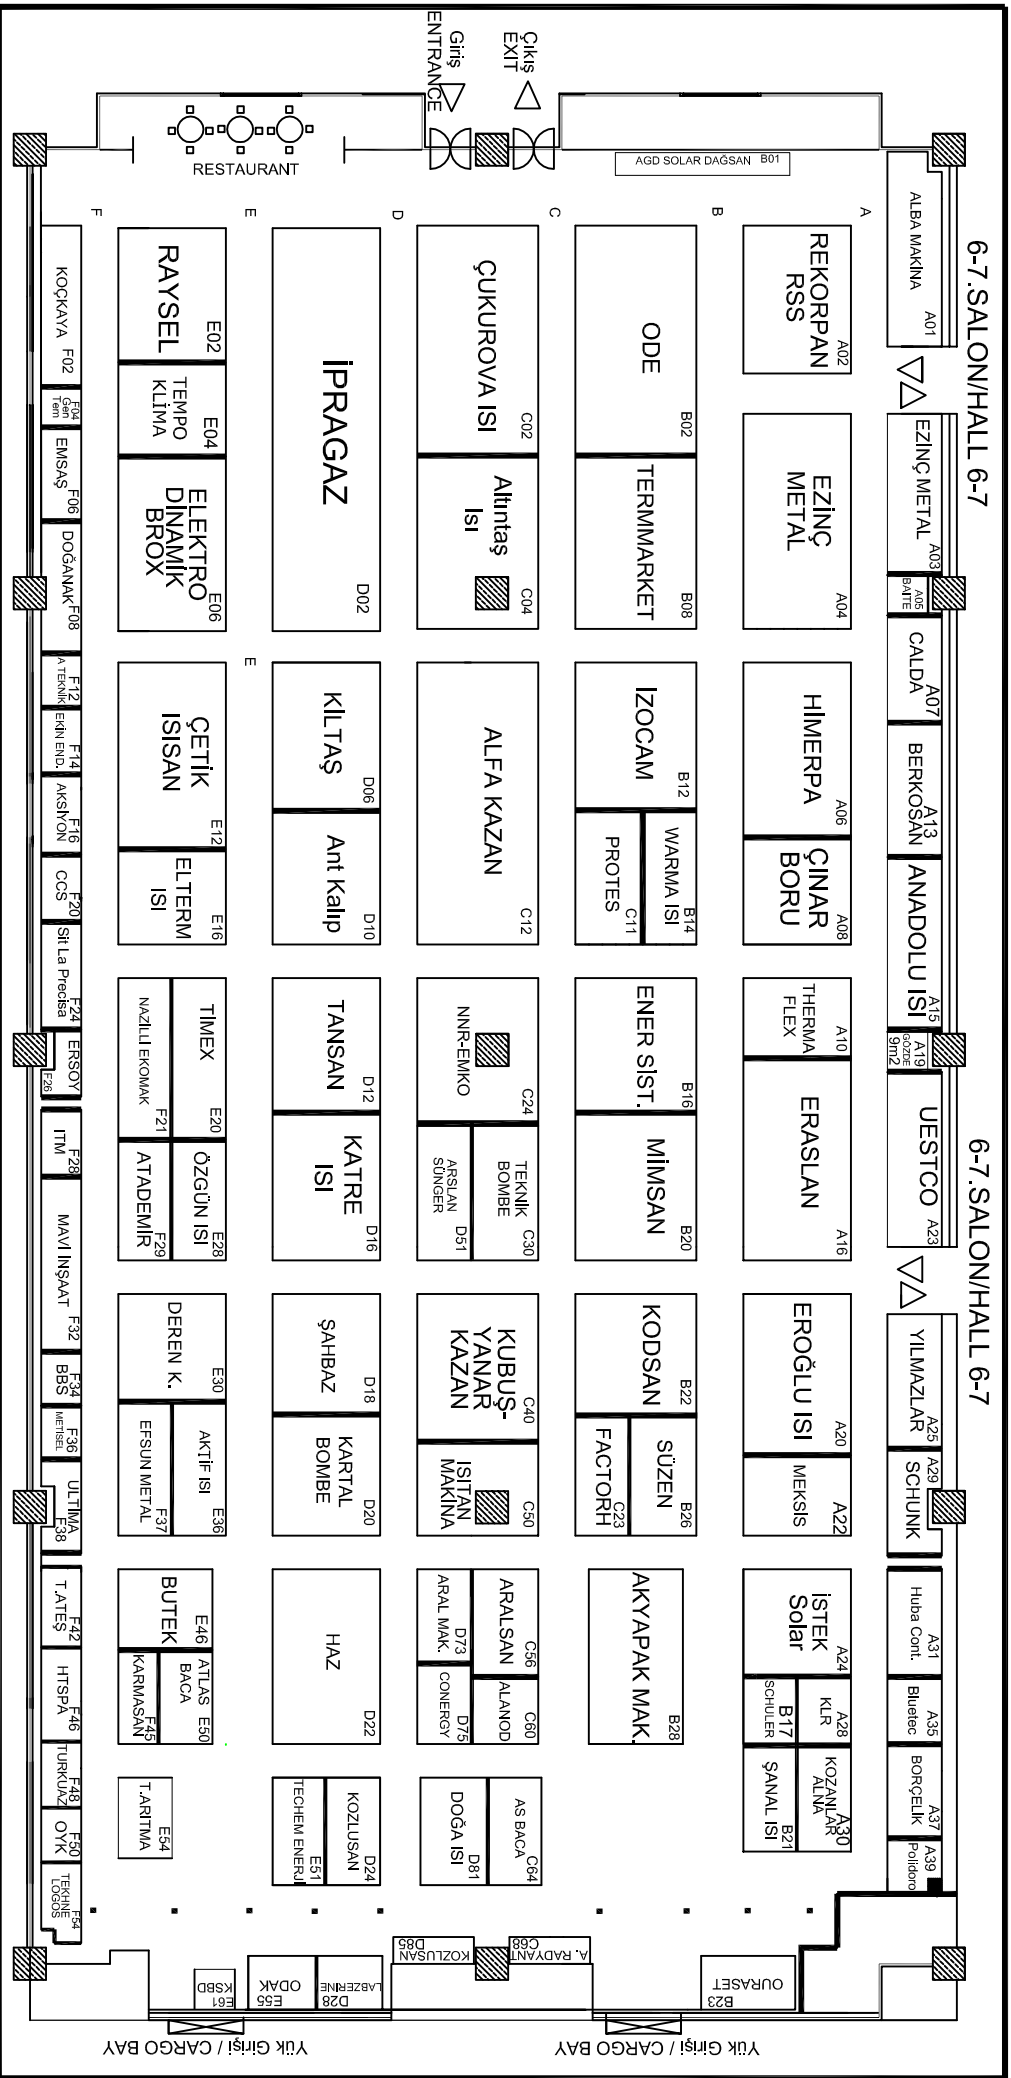

# 5.SALON / HALL 5

Her Kare 1 m2'dir. / Each Square Stands For A Squaremeter.