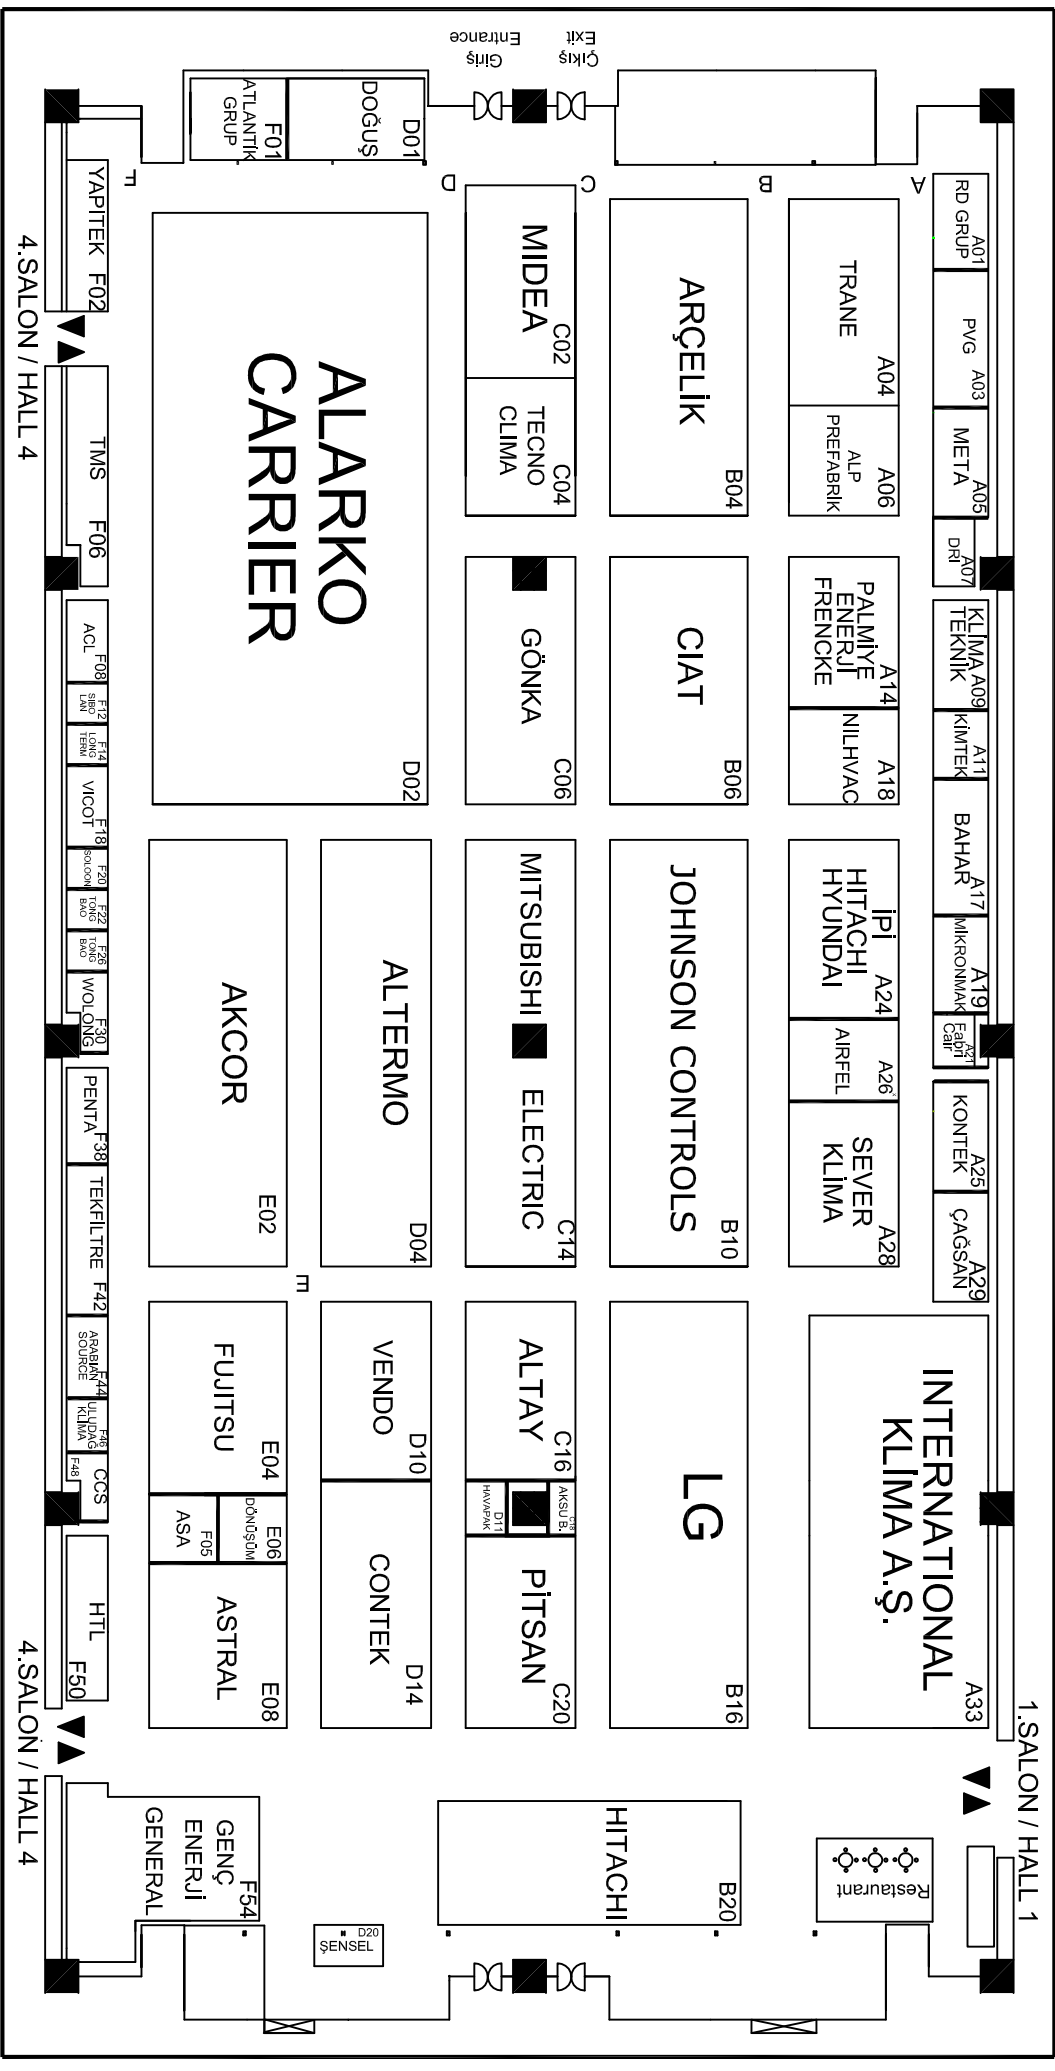

2.SALON / HALL 2

Her Kare 1 m2'dir. / Each Square Stands For A Squaremeter.