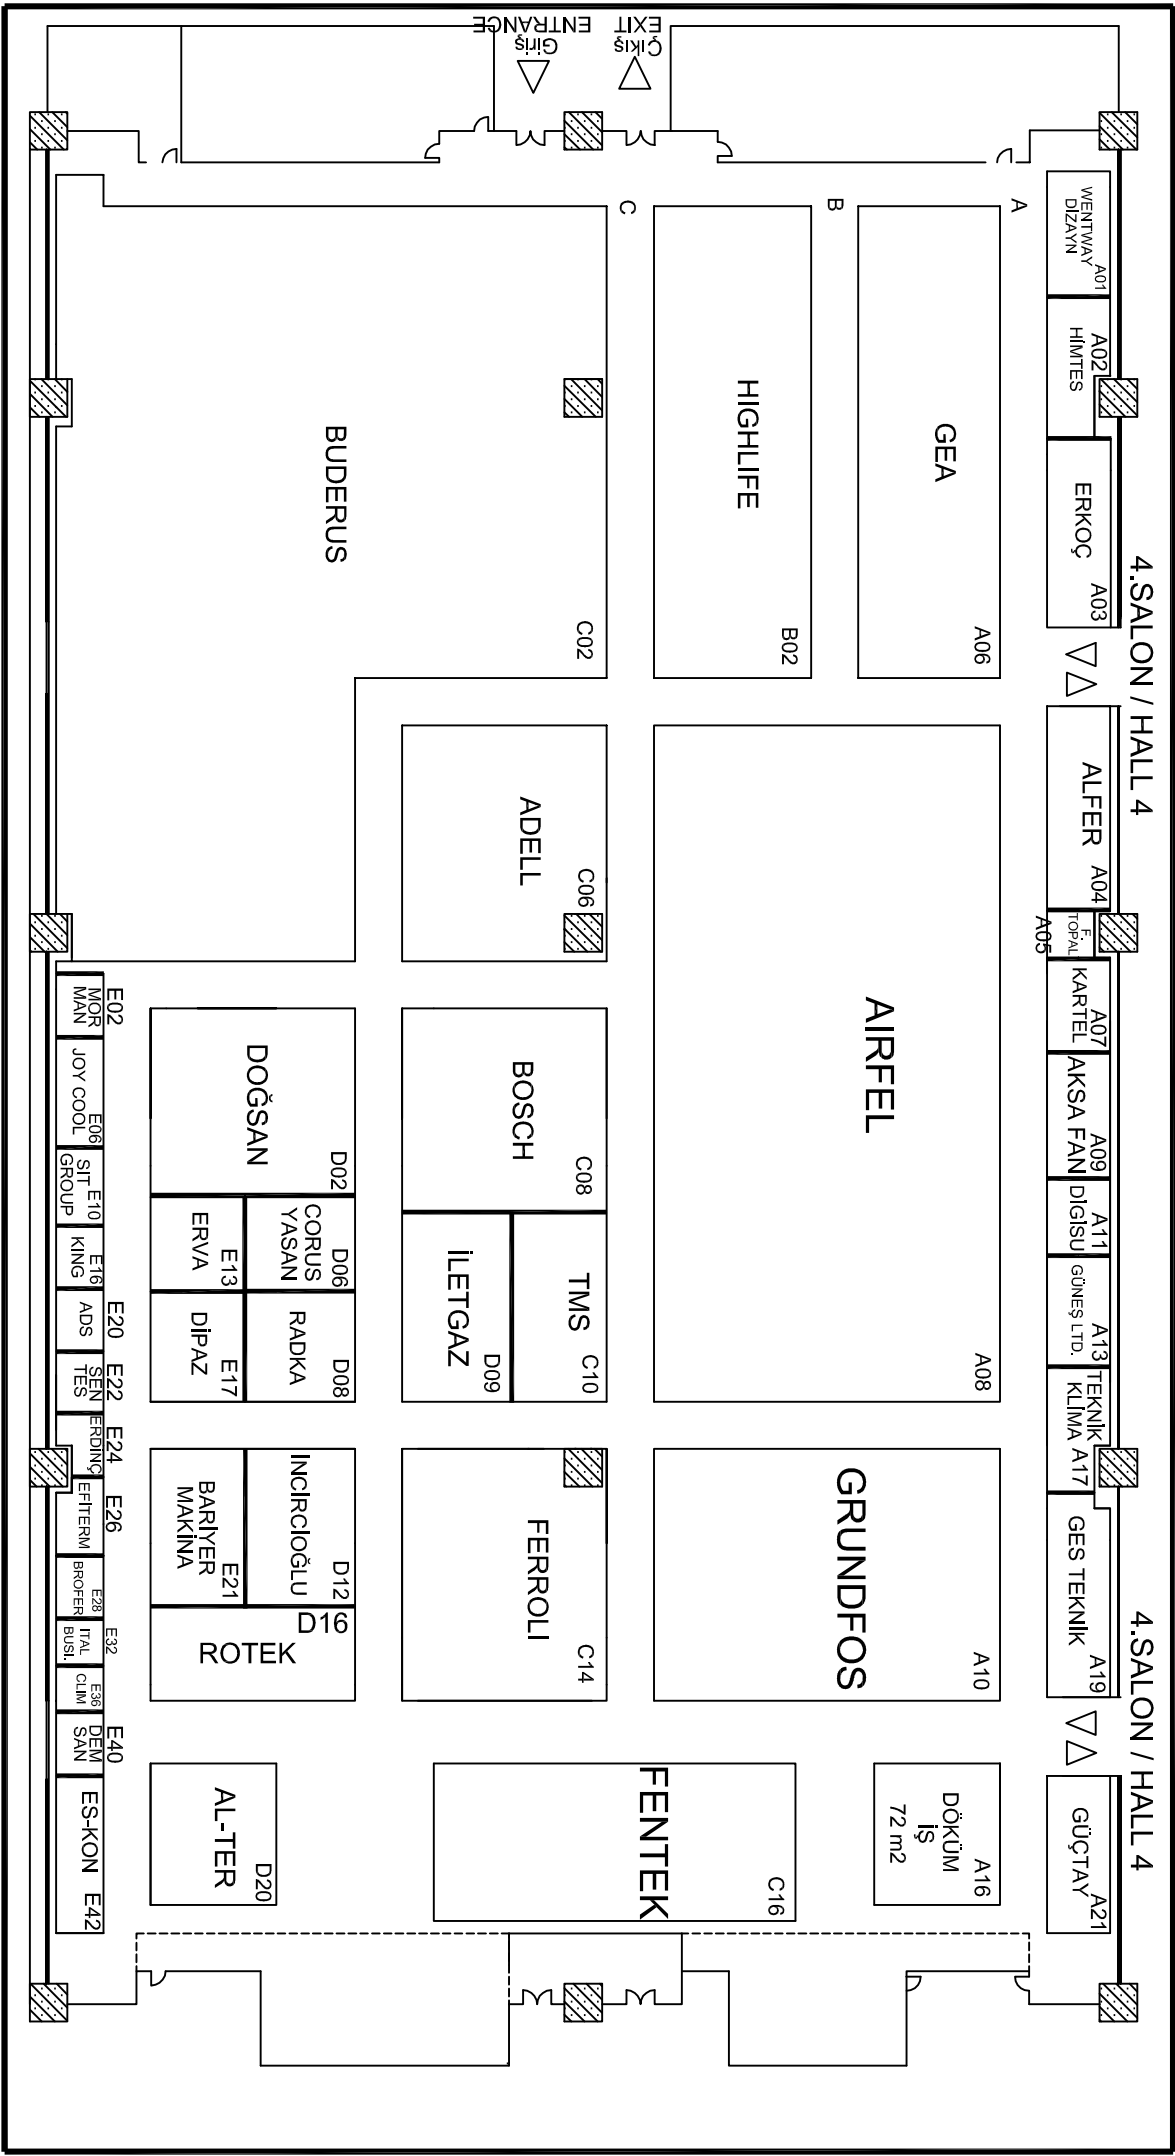

ISK-SODEX 2006

8.SALON / HALL 8

MAY 04-07 MAYIS

HER KARE 1 METREKAREDİR / EACH SQUARE STANDS FOR A SQUAREMETER