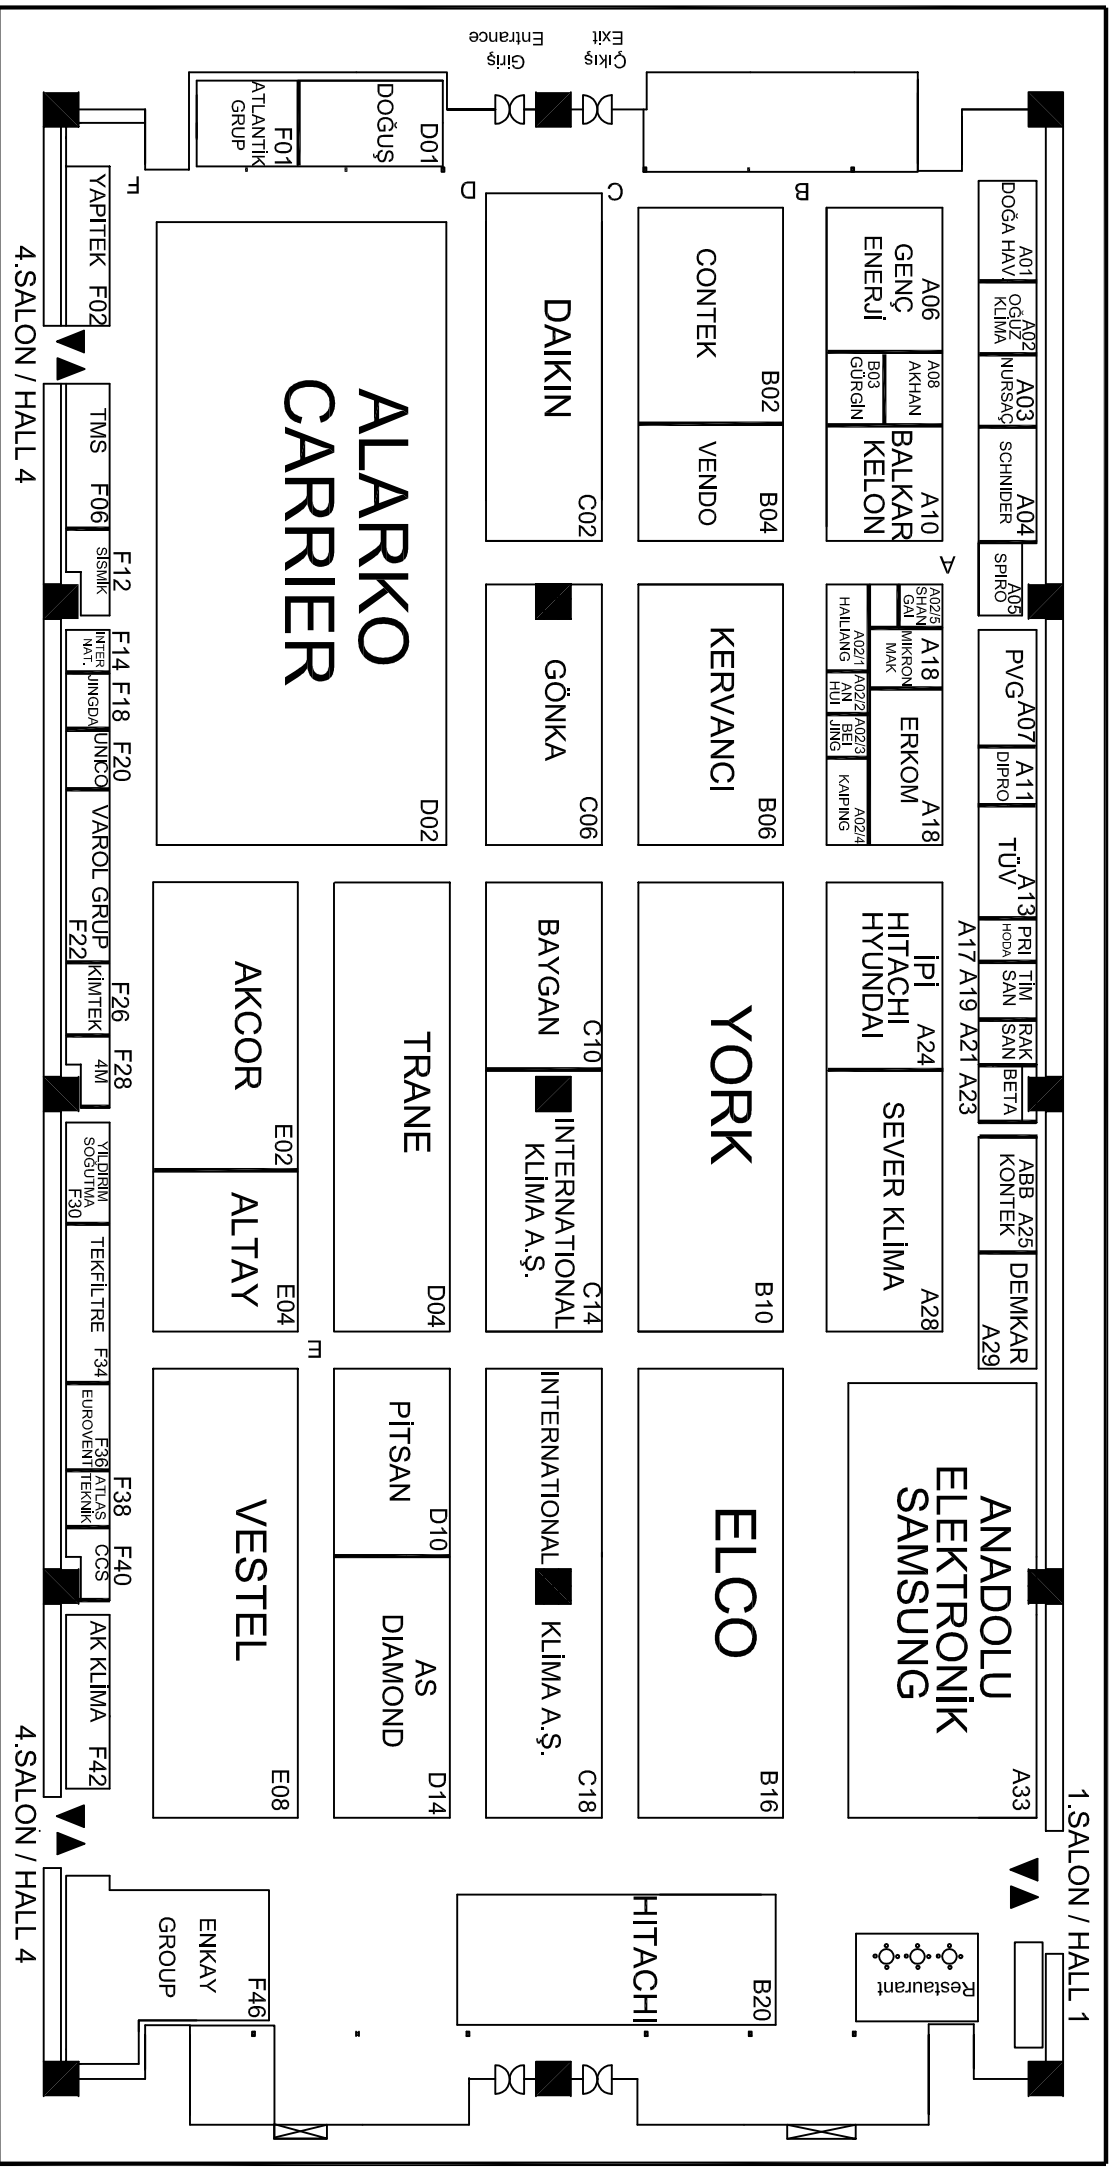

ISK-SODEX 2006

2.SALON / HALL 2

MAY 04-07 MAYIS

□ HER KARE 1 METREKAREDIR / EACH SQUARE STANDS FOR A SQUAREMETER