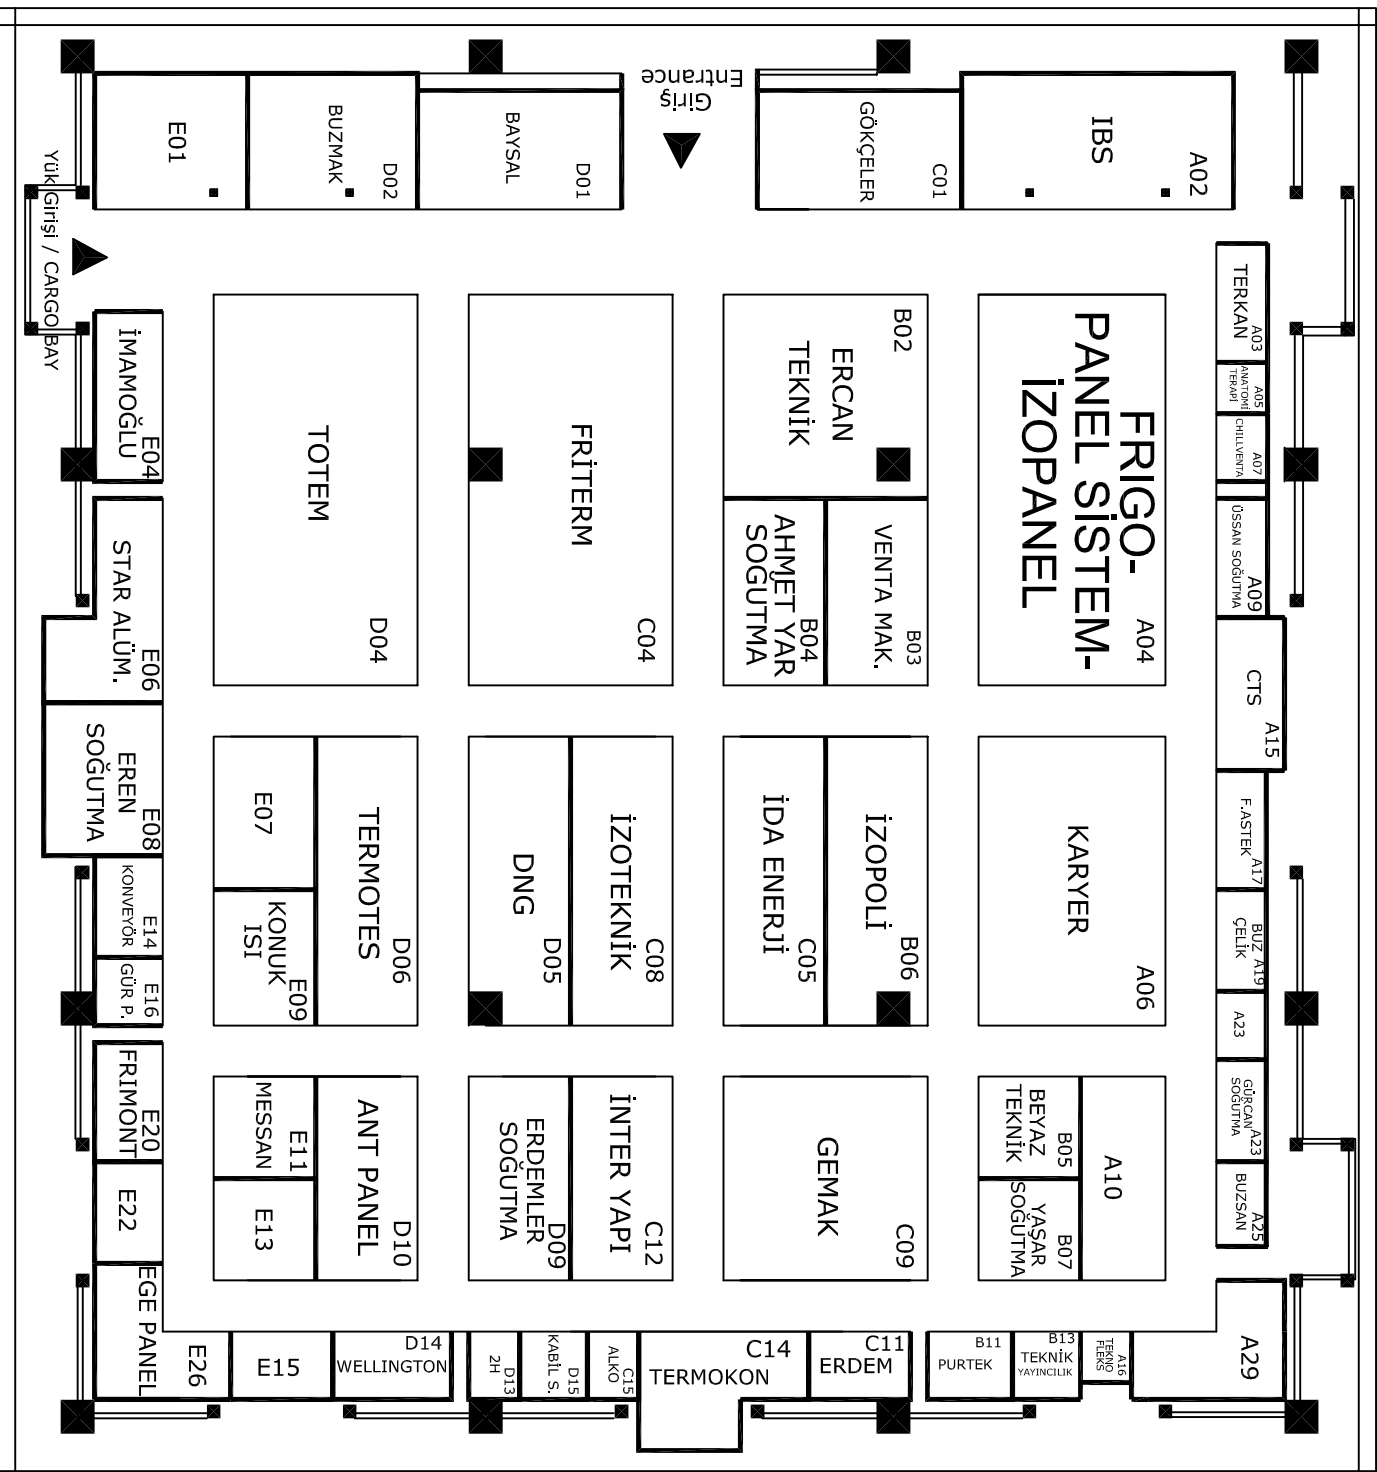

9. SALON / HALL 9

□ Her Kare 1 m²'dir. / Each Square Stands For A Squaremeter.