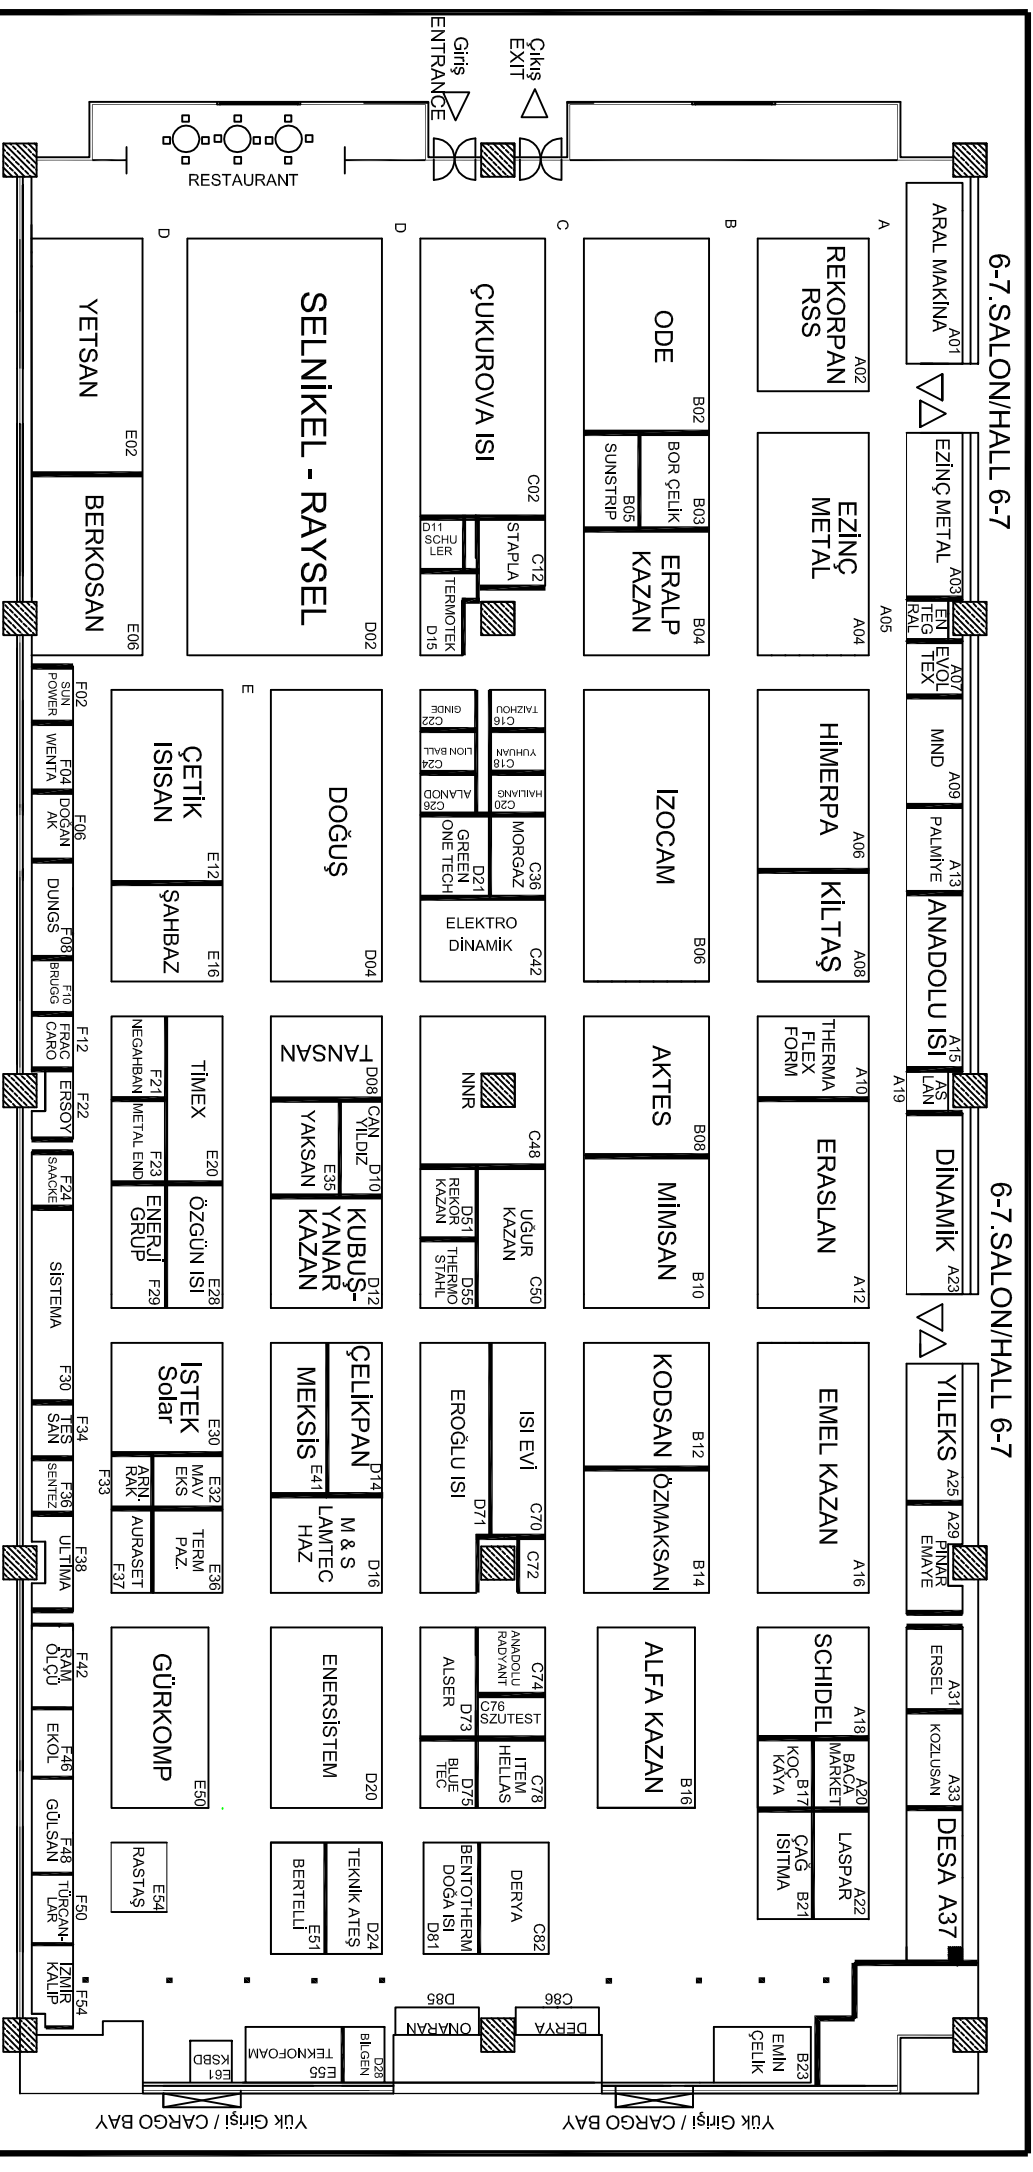

ISK-SODEX 2006

5.SALON / HALL 5

MAY 04-07 MAYIS

6-7.SALON/HALL 6-7

6-7.SALON/HALL 6-7

HER KARE 1 METREKAREDİR / EACH SQUARE STANDS FOR A SQUAREMETER